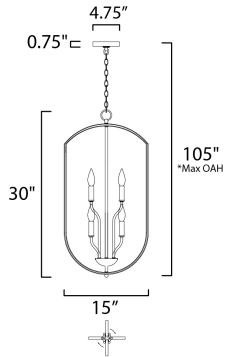

MEASUREMENTS

- DIMENSION : 15" L x 15" W x 30" H
- MAX OAH : 105" OAH
- CANOPY : 4.75" W x 0.75" H x 4.75" L
- HANGING WEIGHT : 9.15 lb

LAMPING

- INPUT VOLTAGE : 120V
- BULB : 6 x 60W Incandescent E12 Candelabra , 360W Total
- BULB INCLUDED : (Not Included)
- DIMMABLE : Yes

FINISHES OPTION

- Black (BK)
- Oil Rubbed Bronze (OI)
- Satin Nickel (SN)

MATERIAL

Steel

RATINGS

cULus
Dry Location

ADDITIONAL

SLOPE: 90
OPERATING TEMPERATURE:
-20°C (-4°F), 40°C (104°F)