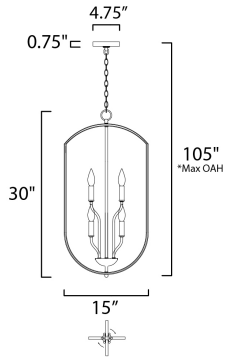

MEASUREMENTS

- DIMENSION : 15" L x 15" W x 30" H
- MAX OAH : 105" OAH
- CANOPY : 4.75" W x 0.75" H x 4.75" L
- HANGING WEIGHT : 9.15 lb

LAMPING

- INPUT VOLTAGE : 120V
- BULB : 6 x 60W Incandescent E12 Candelabra , 360W Total
- BULB INCLUDED : (Not Included)
- DIMMABLE : Yes

FINISHES OPTION

-  Black (BK)
-  Oil Rubbed Bronze (OI)
-  Satin Nickel (SN)

MATERIAL

Steel

RATINGS

cULus
Dry Location

ADDITIONAL

SLOPE: 90
OPERATING TEMPERATURE:
-20°C (-4°F), 40°C (104°F)