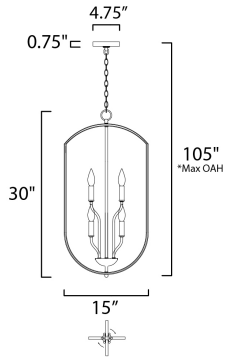

**MEASUREMENTS**

DIMENSION : 15" L x 15" W x 30" H  
 MAX OAH : 105" OAH  
 CANOPY : 4.75" W x 0.75" H x 4.75" L  
 HANGING WEIGHT : 9.15 lb

**LAMPING**

INPUT VOLTAGE : 120V  
 BULB : 6 x 60W Incandescent E12 Candelabra , 360W Total  
 BULB INCLUDED : (Not Included)  
 DIMMABLE : Yes

**FINISHES OPTION**

-  Black (BK)
-  Oil Rubbed Bronze (OI)
-  Satin Nickel (SN)

**MATERIAL**

Steel

**RATINGS**

cULus  
 Dry Location

**ADDITIONAL**

SLOPE: 90  
 OPERATING TEMPERATURE:  
 -20°C (-4°F), 40°C (104°F)