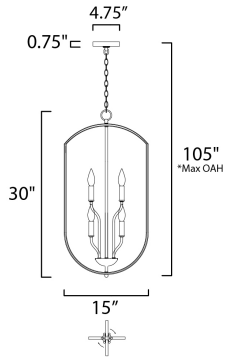

MEASUREMENTS

DIMENSION : 15" L x 15" W x 30" H
 MAX OAH : 105" OAH
 CANOPY : 4.75" W x 0.75" H x 4.75" L
 HANGING WEIGHT : 9.15 lb

LAMPING

INPUT VOLTAGE : 120V
 BULB : 6 x 60W Incandescent E12 Candelabra , 360W Total
 BULB INCLUDED : (Not Included)
 DIMMABLE : Yes

FINISHES OPTION

- Black (BK)
- Oil Rubbed Bronze (OI)
- Satin Nickel (SN)

MATERIAL

Steel

RATINGS

cULus
 Dry Location

ADDITIONAL

SLOPE: 90
 OPERATING TEMPERATURE:
 -20°C (-4°F), 40°C (104°F)