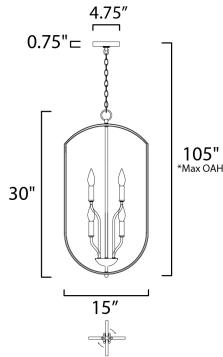

MEASUREMENTS

- DIMENSION : 15" L x 15" W x 30" H
- MAX OAH : 105" OAH
- CANOPY : 4.75" W x 0.75" H x 4.75" L
- HANGING WEIGHT : 9.15 lb

LAMPING

- INPUT VOLTAGE : 120V
- BULB : 6 x 60W Incandescent E12 Candelabra , 360W Total
- BULB INCLUDED : (Not Included)
- DIMMABLE : Yes

FINISHES OPTION

-  Black (BK)
-  Oil Rubbed Bronze (OI)
-  Satin Nickel (SN)

MATERIAL

Steel

RATINGS

cULus
Dry Location

ADDITIONAL

SLOPE: 90
OPERATING TEMPERATURE:
-20°C (-4°F), 40°C (104°F)