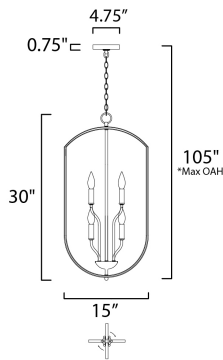

MEASUREMENTS

- DIMENSION : 15" L x 15" W x 30" H
- MAX OAH : 105" OAH
- CANOPY : 4.75" W x 0.75" H x 4.75" L
- HANGING WEIGHT : 9.15 lb

LAMPING

- INPUT VOLTAGE : 120V
- BULB : 6 x 60W Incandescent E12 Candelabra , 360W Total
- BULB INCLUDED : (Not Included)
- DIMMABLE : Yes

FINISHES OPTION

- Black (BK)
- Oil Rubbed Bronze (OI)
- Satin Nickel (SN)

MATERIAL

Steel

RATINGS

cULus
Dry Location

ADDITIONAL

SLOPE: 90
OPERATING TEMPERATURE:
-20°C (-4°F), 40°C (104°F)