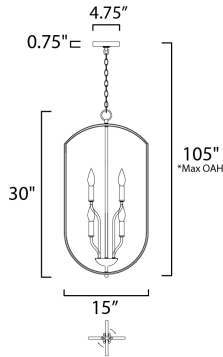

**MEASUREMENTS**

- DIMENSION : 15" L x 15" W x 30" H
- MAX OAH : 105" OAH
- CANOPY : 4.75" W x 0.75" H x 4.75" L
- HANGING WEIGHT : 9.15 lb

**LAMPING**

- INPUT VOLTAGE : 120V
- BULB : 6 x 60W Incandescent E12 Candelabra , 360W Total
- BULB INCLUDED : (Not Included)
- DIMMABLE : Yes

**FINISHES OPTION**

-  Black (BK)
-  Oil Rubbed Bronze (OI)
-  Satin Nickel (SN)

**MATERIAL**

Steel

**RATINGS**

cULus  
Dry Location

**ADDITIONAL**

SLOPE: 90  
OPERATING TEMPERATURE:  
-20°C (-4°F), 40°C (104°F)