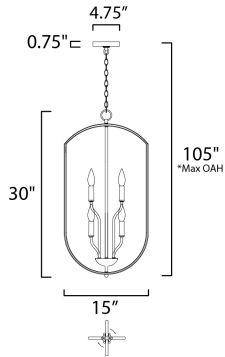

MEASUREMENTS

DIMENSION : 15" L x 15" W x 30" H
 MAX OAH : 105" OAH
 CANOPY : 4.75" W x 0.75" H x 4.75" L
 HANGING WEIGHT : 9.15 lb

LAMPING

INPUT VOLTAGE : 120V
 BULB : 6 x 60W Incandescent E12 Candelabra , 360W Total
 BULB INCLUDED : (Not Included)
 DIMMABLE : Yes

FINISHES OPTION

-  Black (BK)
-  Oil Rubbed Bronze (OI)
-  Satin Nickel (SN)

MATERIAL

Steel

RATINGS

cULus
 Dry Location

ADDITIONAL

SLOPE: 90
 OPERATING TEMPERATURE:
 -20°C (-4°F), 40°C (104°F)