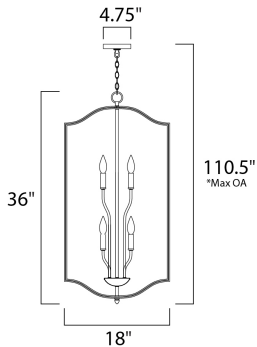

\*max overall height

**MEASUREMENTS**

- DIMENSION : 18" L x 18" W x 36" H
- MAX OAH : 110.5" OAH
- CANOPY : 4.75" W x 0.75" H x 4.75" L
- HANGING WEIGHT : 10.56 lb

**LAMPING**

- INPUT VOLTAGE : 120V
- BULB : 6 x 60W Incandescent E12 Candelabra , 360W Total
- BULB INCLUDED : (Not Included)
- DIMMABLE : Yes