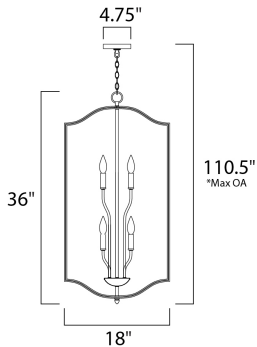

*max overall height

MEASUREMENTS

- DIMENSION : 18" L x 18" W x 36" H
- MAX OAH : 110.5" OAH
- CANOPY : 4.75" W x 0.75" H x 4.75" L
- HANGING WEIGHT : 10.56 lb

LAMPING

- INPUT VOLTAGE : 120V
- BULB : 6 x 60W Incandescent E12 Candelabra , 360W Total
- BULB INCLUDED : (Not Included)
- DIMMABLE : Yes