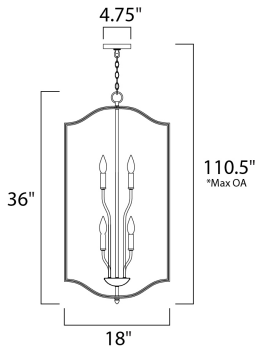

*max overall height

MEASUREMENTS

- DIMENSION : 18" L x 18" W x 36" H
- MAX OAH : 110.5" OAH
- CANOPY : 4.75" W x 0.75" H x 4.75" L
- HANGING WEIGHT : 10.56 lb

LAMPING

- INPUT VOLTAGE : 120V
- BULB : 6 x 60W Incandescent E12 Candelabra , 360W Total
- BULB INCLUDED : (Not Included)
- DIMMABLE : Yes