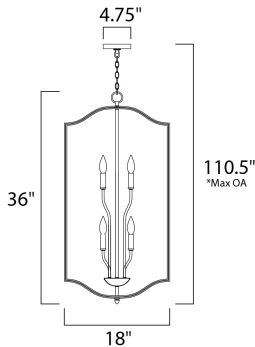

*max overall height

MEASUREMENTS

- DIMENSION : 18" L x 18" W x 36" H
- MAX OAH : 110.5" OAH
- CANOPY : 4.75" W x 0.75" H x 4.75" L
- HANGING WEIGHT : 10.56 lb

LAMPING

- INPUT VOLTAGE : 120V
- BULB : 6 x 60W Incandescent E12 Candelabra , 360W Total
- BULB INCLUDED : (Not Included)
- DIMMABLE : Yes