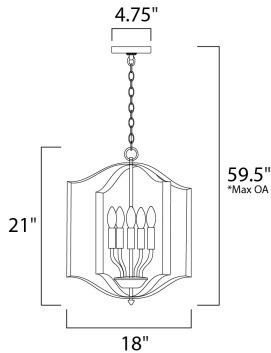

*max overall height

MEASUREMENTS

- DIMENSION : 18" L x 18" W x 21" H
- MAX OAH : 59.5" OAH
- CANOPY : 4.75" W x 0.75" H x 4.75" L
- HANGING WEIGHT : 7.6 lb

LAMPING

- INPUT VOLTAGE : 120V
- BULB : 5 x 60W Incandescent E12 Candelabra , 300W Total
- BULB INCLUDED : (Not Included)
- DIMMABLE : Yes