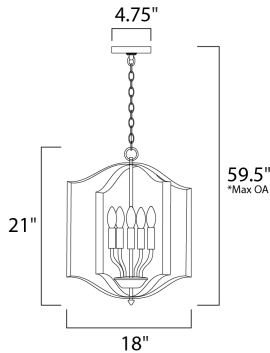

*max overall height

MEASUREMENTS

- DIMENSION : 18" L x 18" W x 21" H
- MAX OAH : 59.5" OAH
- CANOPY : 4.75" W x 0.75" H x 4.75" L
- HANGING WEIGHT : 7.6 lb

LAMPING

- INPUT VOLTAGE : 120V
- BULB : 5 x 60W Incandescent E12 Candelabra , 300W Total
- BULB INCLUDED : (Not Included)
- DIMMABLE : Yes