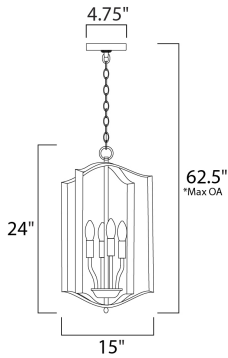

\*max overall height

**MEASUREMENTS**

- DIMENSION : 15" L x 15" W x 24" H
- MAX OAH : 62.5" OAH
- CANOPY : 4.75" W x 0.75" H x 4.75" L
- HANGING WEIGHT : 5.5 lb

**LAMPING**

- INPUT VOLTAGE : 120V
- BULB : 4 x 60W Incandescent E12 Candelabra , 240W Total
- BULB INCLUDED : (Not Included)
- DIMMABLE : Yes