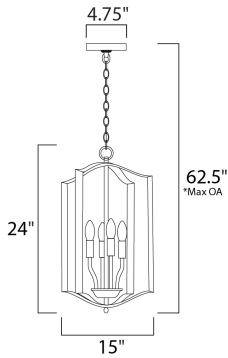

*max overall height

MEASUREMENTS

- DIMENSION : 15" L x 15" W x 24" H
- MAX OAH : 62.5" OAH
- CANOPY : 4.75" W x 0.75" H x 4.75" L
- HANGING WEIGHT : 5.5 lb

LAMPING

- INPUT VOLTAGE : 120V
- BULB : 4 x 60W Incandescent E12 Candelabra , 240W Total
- BULB INCLUDED : (Not Included)
- DIMMABLE : Yes