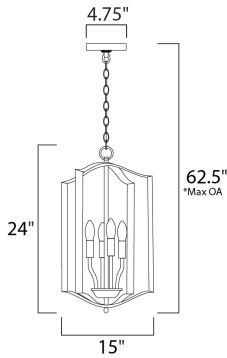

\*max overall height

**MEASUREMENTS**

- DIMENSION : 15" L x 15" W x 24" H
- MAX OAH : 62.5" OAH
- CANOPY : 4.75" W x 0.75" H x 4.75" L
- HANGING WEIGHT : 5.5 lb

**LAMPING**

- INPUT VOLTAGE : 120V
- BULB : 4 x 60W Incandescent E12 Candelabra , 240W Total
- BULB INCLUDED : (Not Included)
- DIMMABLE : Yes