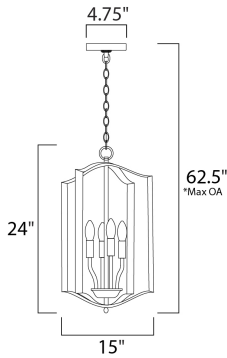

MEASUREMENTS

- DIMENSION : 15" L x 15" W x 24" H
- MAX OAH : 62.5" OAH
- CANOPY : 4.75" W x 0.75" H x 4.75" L
- HANGING WEIGHT : 5.5 lb

LAMPING

- INPUT VOLTAGE : 120V
- BULB : 4 x 60W Incandescent E12 Candelabra , 240W Total
- BULB INCLUDED : (Not Included)
- DIMMABLE : Yes