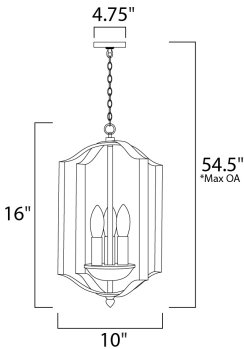

*max overall height

MEASUREMENTS

- DIMENSION : 10" L x 10" W x 16" H
- MAX OAH : 54.5" OAH
- CANOPY : 4.75" W x 0.75" H x 4.75" L
- HANGING WEIGHT : 4.4 lb

LAMPING

- INPUT VOLTAGE : 120V
- BULB : 3 x 60W Incandescent E12 Candelabra , 180W Total
- BULB INCLUDED : (Not Included)
- DIMMABLE : Yes