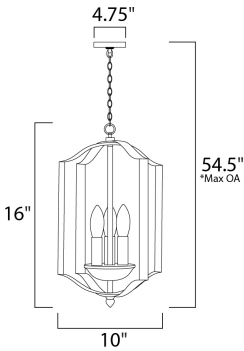

\*max overall height

**MEASUREMENTS**

- DIMENSION : 10" L x 10" W x 16" H
- MAX OAH : 54.5" OAH
- CANOPY : 4.75" W x 0.75" H x 4.75" L
- HANGING WEIGHT : 4.4 lb

**LAMPING**

- INPUT VOLTAGE : 120V
- BULB : 3 x 60W Incandescent E12 Candelabra , 180W Total
- BULB INCLUDED : (Not Included)
- DIMMABLE : Yes