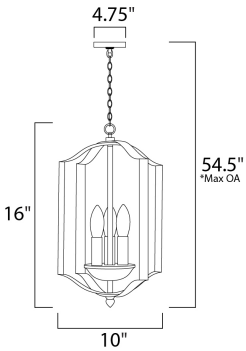

\*max overall height

**MEASUREMENTS**

- DIMENSION : 10" L x 10" W x 16" H
- MAX OAH : 54.5" OAH
- CANOPY : 4.75" W x 0.75" H x 4.75" L
- HANGING WEIGHT : 4.4 lb

**LAMPING**

- INPUT VOLTAGE : 120V
- BULB : 3 x 60W Incandescent E12 Candelabra , 180W Total
- BULB INCLUDED : (Not Included)
- DIMMABLE : Yes