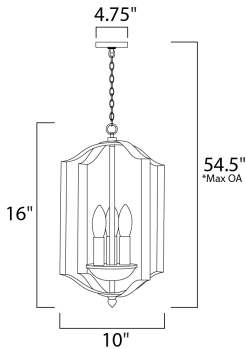

\*max overall height

**MEASUREMENTS**

- DIMENSION : 10" L x 10" W x 16" H
- MAX OAH : 54.5" OAH
- CANOPY : 4.75" W x 0.75" H x 4.75" L
- HANGING WEIGHT : 4.4 lb

**LAMPING**

- INPUT VOLTAGE : 120V
- BULB : 3 x 60W Incandescent E12 Candelabra , 180W Total
- BULB INCLUDED : (Not Included)
- DIMMABLE : Yes