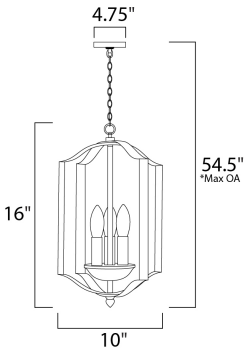

*max overall height

MEASUREMENTS

- DIMENSION : 10" L x 10" W x 16" H
- MAX OAH : 54.5" OAH
- CANOPY : 4.75" W x 0.75" H x 4.75" L
- HANGING WEIGHT : 5.15 lb

LAMPING

- INPUT VOLTAGE : 120V
- BULB : 3 x 60W Incandescent E12 Candelabra , 180W Total
- BULB INCLUDED : (Not Included)
- DIMMABLE : Yes