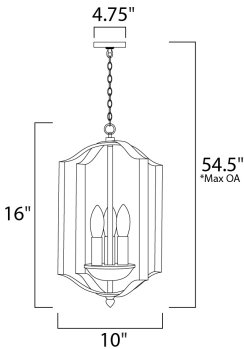

*max overall height

MEASUREMENTS

- DIMENSION : 10" L x 10" W x 16" H
- MAX OAH : 54.5" OAH
- CANOPY : 4.75" W x 0.75" H x 4.75" L
- HANGING WEIGHT : 5.15 lb

LAMPING

- INPUT VOLTAGE : 120V
- BULB : 3 x 60W Incandescent E12 Candelabra , 180W Total
- BULB INCLUDED : (Not Included)
- DIMMABLE : Yes