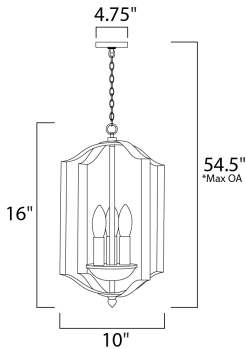

\*max overall height

**MEASUREMENTS**

- DIMENSION : 10" L x 10" W x 16" H
- MAX OAH : 54.5" OAH
- CANOPY : 4.75" W x 0.75" H x 4.75" L
- HANGING WEIGHT : 5.15 lb

**LAMPING**

- INPUT VOLTAGE : 120V
- BULB : 3 x 60W Incandescent E12 Candelabra , 180W Total
- BULB INCLUDED : (Not Included)
- DIMMABLE : Yes