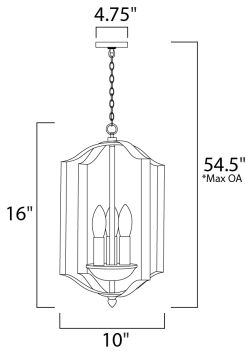

*max overall height

MEASUREMENTS

- DIMENSION : 10" L x 10" W x 16" H
- MAX OAH : 54.5" OAH
- CANOPY : 4.75" W x 0.75" H x 4.75" L
- HANGING WEIGHT : 5.15 lb

LAMPING

- INPUT VOLTAGE : 120V
- BULB : 3 x 60W Incandescent E12 Candelabra , 180W Total
- BULB INCLUDED : (Not Included)
- DIMMABLE : Yes