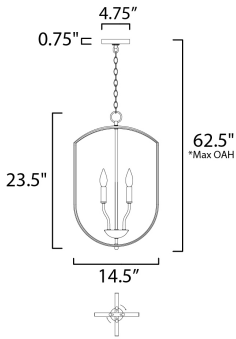

*max overall height

MEASUREMENTS

- DIMENSION : 14.5" L x 14.5" W x 23.5" H
- MAX OAH : 62.5" OAH
- CANOPY : 4.75" W x 0.75" H x 4.75" L
- HANGING WEIGHT : 7.17 lb

LAMPING

- INPUT VOLTAGE : 120V
- BULB : 4 x 60W Incandescent E12 Candelabra , 240W Total
- BULB INCLUDED : (Not Included)
- DIMMABLE : Yes

FINISHES OPTION

-  Black (BK)
-  Oil Rubbed Bronze (OI)
-  Satin Nickel (SN)

MATERIAL

Steel

RATINGS

cULus
Dry Location

ADDITIONAL

SLOPE: 90
OPERATING TEMPERATURE:
-20°C (-4°F), 40°C (104°F)