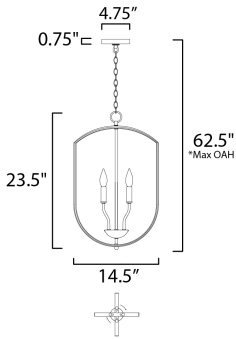

*max overall height

MEASUREMENTS

- DIMENSION : 14.5" L x 14.5" W x 23.5" H
- MAX OAH : 62.5" OAH
- CANOPY : 4.75" W x 0.75" H x 4.75" L
- HANGING WEIGHT : 7.17 lb

LAMPING

- INPUT VOLTAGE : 120V
- BULB : 4 x 60W Incandescent E12 Candelabra , 240W Total
- BULB INCLUDED : (Not Included)
- DIMMABLE : Yes

FINISHES OPTION

- Black (BK)
- Oil Rubbed Bronze (OI)
- Satin Nickel (SN)

MATERIAL

Steel

RATINGS

cULus
Dry Location

ADDITIONAL

SLOPE: 90
OPERATING TEMPERATURE:
-20°C (-4°F), 40°C (104°F)