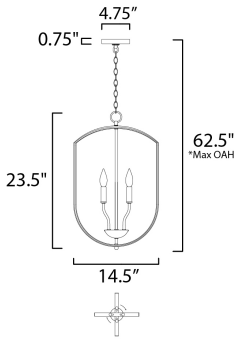

*max overall height

MEASUREMENTS

DIMENSION : 14.5" L x 14.5" W x 23.5" H
 MAX OAH : 62.5" OAH
 CANOPY : 4.75" W x 0.75" H x 4.75" L
 HANGING WEIGHT : 7.17 lb

LAMPING

INPUT VOLTAGE : 120V
 BULB : 4 x 60W Incandescent E12 Candelabra , 240W Total
 BULB INCLUDED : (Not Included)
 DIMMABLE : Yes

FINISHES OPTION

-  Black (BK)
-  Oil Rubbed Bronze (OI)
-  Satin Nickel (SN)

MATERIAL

Steel

RATINGS

cULus
 Dry Location

ADDITIONAL

SLOPE: 90
 OPERATING TEMPERATURE:
 -20°C (-4°F), 40°C (104°F)