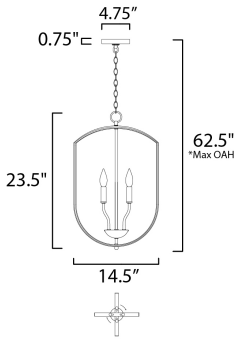

\*max overall height

**MEASUREMENTS**

- DIMENSION : 14.5" L x 14.5" W x 23.5" H
- MAX OAH : 62.5" OAH
- CANOPY : 4.75" W x 0.75" H x 4.75" L
- HANGING WEIGHT : 7.17 lb

**LAMPING**

- INPUT VOLTAGE : 120V
- BULB : 4 x 60W Incandescent E12 Candelabra , 240W Total
- BULB INCLUDED : (Not Included)
- DIMMABLE : Yes

**FINISHES OPTION**

-  Black (BK)
-  Oil Rubbed Bronze (OI)
-  Satin Nickel (SN)

**MATERIAL**

Steel

**RATINGS**

cULus  
Dry Location

**ADDITIONAL**

SLOPE: 90  
OPERATING TEMPERATURE:  
-20°C (-4°F), 40°C (104°F)