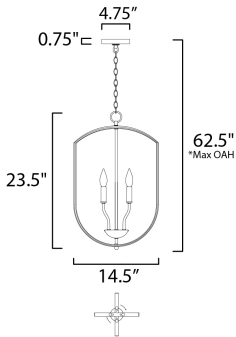

\*max overall height

**MEASUREMENTS**

DIMENSION : 14.5" L x 14.5" W x 23.5" H  
 MAX OAH : 62.5" OAH  
 CANOPY : 4.75" W x 0.75" H x 4.75" L  
 HANGING WEIGHT : 7.17 lb

**LAMPING**

INPUT VOLTAGE : 120V  
 BULB : 4 x 60W Incandescent E12 Candelabra , 240W Total  
 BULB INCLUDED : (Not Included)  
 DIMMABLE : Yes

**FINISHES OPTION**

-  Black (BK)
-  Oil Rubbed Bronze (OI)
-  Satin Nickel (SN)

**MATERIAL**

Steel

**RATINGS**

cULus  
 Dry Location

**ADDITIONAL**

SLOPE: 90  
 OPERATING TEMPERATURE:  
 -20°C (-4°F), 40°C (104°F)