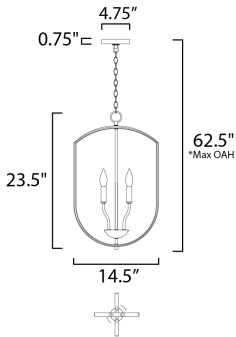

\*max overall height

**MEASUREMENTS**

- DIMENSION : 14.5" L x 14.5" W x 23.5" H
- MAX OAH : 62.5" OAH
- CANOPY : 4.75" W x 0.75" H x 4.75" L
- HANGING WEIGHT : 7.17 lb

**LAMPING**

- INPUT VOLTAGE : 120V
- BULB : 4 x 60W Incandescent E12 Candelabra , 240W Total
- BULB INCLUDED : (Not Included)
- DIMMABLE : Yes

**FINISHES OPTION**

- Black (BK)
- Oil Rubbed Bronze (OI)
- Satin Nickel (SN)

**MATERIAL**

Steel

**RATINGS**

cULus  
Dry Location

**ADDITIONAL**

SLOPE: 90  
OPERATING TEMPERATURE:  
-20°C (-4°F), 40°C (104°F)