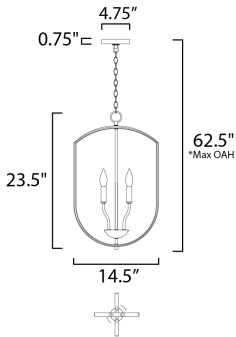

*max overall height

MEASUREMENTS

DIMENSION : 14.5" L x 14.5" W x 23.5" H
 MAX OAH : 62.5" OAH
 CANOPY : 4.75" W x 0.75" H x 4.75" L
 HANGING WEIGHT : 7.17 lb

LAMPING

INPUT VOLTAGE : 120V
 BULB : 4 x 60W Incandescent E12 Candelabra , 240W Total
 BULB INCLUDED : (Not Included)
 DIMMABLE : Yes

FINISHES OPTION

-  Black (BK)
-  Oil Rubbed Bronze (OI)
-  Satin Nickel (SN)

MATERIAL

Steel

RATINGS

cULus
 Dry Location

ADDITIONAL

SLOPE: 90
 OPERATING TEMPERATURE:
 -20°C (-4°F), 40°C (104°F)