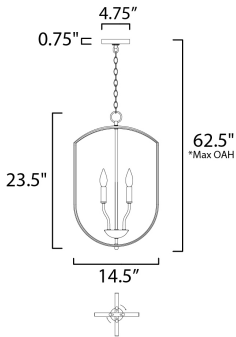

\*max overall height

**MEASUREMENTS**

DIMENSION : 14.5" L x 14.5" W x 23.5" H  
 MAX OAH : 62.5" OAH  
 CANOPY : 4.75" W x 0.75" H x 4.75" L  
 HANGING WEIGHT : 6.6 lb

**LAMPING**

INPUT VOLTAGE : 120V  
 BULB : 4 x 60W Incandescent E12 Candelabra , 240W Total  
 BULB INCLUDED : (Not Included)  
 DIMMABLE : Yes

**FINISHES OPTION**

-  Black (BK)
-  Oil Rubbed Bronze (OI)
-  Satin Nickel (SN)

**MATERIAL**

Steel

**RATINGS**

cULus  
 Dry Location

**ADDITIONAL**

SLOPE: 90  
 OPERATING TEMPERATURE:  
 -20°C (-4°F), 40°C (104°F)