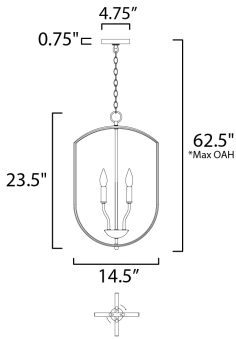

*max overall height

MEASUREMENTS

DIMENSION : 14.5" L x 14.5" W x 23.5" H
 MAX OAH : 62.5" OAH
 CANOPY : 4.75" W x 0.75" H x 4.75" L
 HANGING WEIGHT : 6.6 lb

LAMPING

INPUT VOLTAGE : 120V
 BULB : 4 x 60W Incandescent E12 Candelabra , 240W Total
 BULB INCLUDED : (Not Included)
 DIMMABLE : Yes

FINISHES OPTION

-  Black (BK)
-  Oil Rubbed Bronze (OI)
-  Satin Nickel (SN)

MATERIAL

Steel

RATINGS

cULus
 Dry Location

ADDITIONAL

SLOPE: 90
 OPERATING TEMPERATURE:
 -20°C (-4°F), 40°C (104°F)