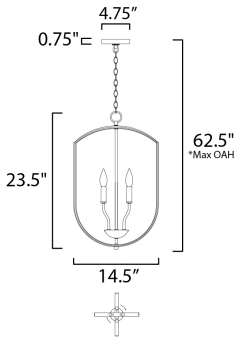

\*max overall height

**MEASUREMENTS**

- DIMENSION : 14.5" L x 14.5" W x 23.5" H
- MAX OAH : 62.5" OAH
- CANOPY : 4.75" W x 0.75" H x 4.75" L
- HANGING WEIGHT : 6.6 lb

**LAMPING**

- INPUT VOLTAGE : 120V
- BULB : 4 x 60W Incandescent E12 Candelabra , 240W Total
- BULB INCLUDED : (Not Included)
- DIMMABLE : Yes

**FINISHES OPTION**

-  Black (BK)
-  Oil Rubbed Bronze (OI)
-  Satin Nickel (SN)

**MATERIAL**

Steel

**RATINGS**

cULus  
Dry Location

**ADDITIONAL**

SLOPE: 90  
OPERATING TEMPERATURE:  
-20°C (-4°F), 40°C (104°F)