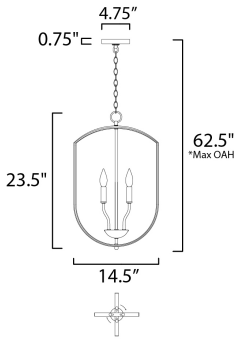

*max overall height

MEASUREMENTS

- DIMENSION : 14.5" L x 14.5" W x 23.5" H
- MAX OAH : 62.5" OAH
- CANOPY : 4.75" W x 0.75" H x 4.75" L
- HANGING WEIGHT : 6.6 lb

LAMPING

- INPUT VOLTAGE : 120V
- BULB : 4 x 60W Incandescent E12 Candelabra , 240W Total
- BULB INCLUDED : (Not Included)
- DIMMABLE : Yes

FINISHES OPTION

-  Black (BK)
-  Oil Rubbed Bronze (OI)
-  Satin Nickel (SN)

MATERIAL

Steel

RATINGS

cULus
Dry Location

ADDITIONAL

SLOPE: 90
OPERATING TEMPERATURE:
-20°C (-4°F), 40°C (104°F)