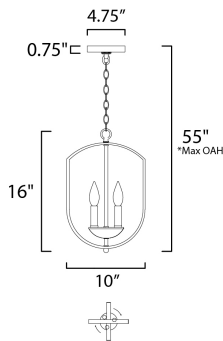

\*max overall height

**MEASUREMENTS**

- DIMENSION : 10" L x 10" W x 16" H
- MAX OAH : 55" OAH
- CANOPY : 4.75" W x 0.75" H x 4.75" L
- HANGING WEIGHT : 4.6 lb

**LAMPING**

- INPUT VOLTAGE : 120V
- BULB : 3 x 60W Incandescent E12 Candelabra , 180W Total
- BULB INCLUDED : (Not Included)
- DIMMABLE : Yes

**FINISHES OPTION**

- Black (BK)
- Oil Rubbed Bronze (OI)
- Satin Nickel (SN)

**MATERIAL**

Steel

**RATINGS**

cULus  
Dry Location

**ADDITIONAL**

SLOPE: 90  
OPERATING TEMPERATURE:  
-20°C (-4°F), 40°C (104°F)