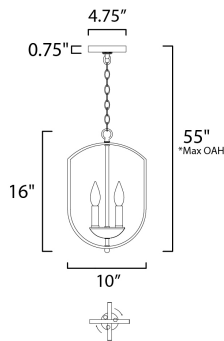

*max overall height

MEASUREMENTS

- DIMENSION : 10" L x 10" W x 16" H
- MAX OAH : 55" OAH
- CANOPY : 4.75" W x 0.75" H x 4.75" L
- HANGING WEIGHT : 4.6 lb

LAMPING

- INPUT VOLTAGE : 120V
- BULB : 3 x 60W Incandescent E12 Candelabra , 180W Total
- BULB INCLUDED : (Not Included)
- DIMMABLE : Yes

FINISHES OPTION

-  Black (BK)
-  Oil Rubbed Bronze (OI)
-  Satin Nickel (SN)

MATERIAL

Steel

RATINGS

cULus
Dry Location

ADDITIONAL

SLOPE: 90
OPERATING TEMPERATURE:
-20°C (-4°F), 40°C (104°F)