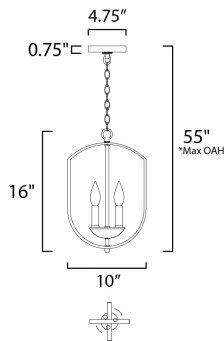

*max overall height

MEASUREMENTS

- DIMENSION : 10" L x 10" W x 16" H
- MAX OAH : 55" OAH
- CANOPY : 4.75" W x 0.75" H x 4.75" L
- HANGING WEIGHT : 4.6 lb

LAMPING

- INPUT VOLTAGE : 120V
- BULB : 3 x 60W Incandescent E12 Candelabra , 180W Total
- BULB INCLUDED : (Not Included)
- DIMMABLE : Yes

FINISHES OPTION

- Black (BK)
- Oil Rubbed Bronze (OI)
- Satin Nickel (SN)

MATERIAL

Steel

RATINGS

cULus
Dry Location

ADDITIONAL

SLOPE: 90
OPERATING TEMPERATURE:
-20°C (-4°F), 40°C (104°F)