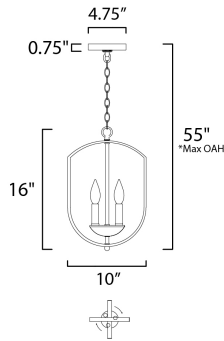

*max overall height

MEASUREMENTS

- DIMENSION : 10" L x 10" W x 16" H
- MAX OAH : 55" OAH
- CANOPY : 4.75" W x 0.75" H x 4.75" L
- HANGING WEIGHT : 4.6 lb

LAMPING

- INPUT VOLTAGE : 120V
- BULB : 3 x 60W Incandescent E12 Candelabra , 180W Total
- BULB INCLUDED : (Not Included)
- DIMMABLE : Yes

FINISHES OPTION

- Black (BK)
- Oil Rubbed Bronze (OI)
- Satin Nickel (SN)

MATERIAL

Steel

RATINGS

cULus
Dry Location

ADDITIONAL

SLOPE: 90
OPERATING TEMPERATURE:
-20°C (-4°F), 40°C (104°F)