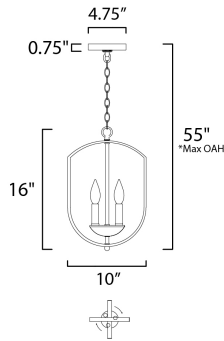

\*max overall height

**MEASUREMENTS**

- DIMENSION : 10" L x 10" W x 16" H
- MAX OAH : 55" OAH
- CANOPY : 4.75" W x 0.75" H x 4.75" L
- HANGING WEIGHT : 4.6 lb

**LAMPING**

- INPUT VOLTAGE : 120V
- BULB : 3 x 60W Incandescent E12 Candelabra , 180W Total
- BULB INCLUDED : (Not Included)
- DIMMABLE : Yes

**FINISHES OPTION**

- Black (BK)
- Oil Rubbed Bronze (OI)
- Satin Nickel (SN)

**MATERIAL**

Steel

**RATINGS**

cULus  
Dry Location

**ADDITIONAL**

SLOPE: 90  
OPERATING TEMPERATURE:  
-20°C (-4°F), 40°C (104°F)