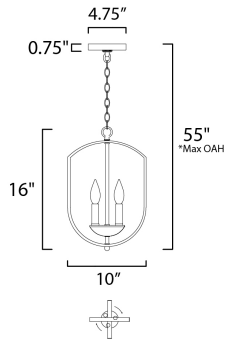

*max overall height

MEASUREMENTS

- DIMENSION : 10" L x 10" W x 16" H
- MAX OAH : 55" OAH
- CANOPY : 4.75" W x 0.75" H x 4.75" L
- HANGING WEIGHT : 4.6 lb

LAMPING

- INPUT VOLTAGE : 120V
- BULB : 3 x 60W Incandescent E12 Candelabra , 180W Total
- BULB INCLUDED : (Not Included)
- DIMMABLE : Yes

FINISHES OPTION

- Black (BK)
- Oil Rubbed Bronze (OI)
- Satin Nickel (SN)

MATERIAL

Steel

RATINGS

cULus
Dry Location

ADDITIONAL

SLOPE: 90
OPERATING TEMPERATURE:
-20°C (-4°F), 40°C (104°F)