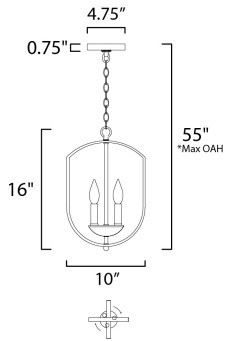

*max overall height

MEASUREMENTS

- DIMENSION : 10" L x 10" W x 16" H
- MAX OAH : 55" OAH
- CANOPY : 4.75" W x 0.75" H x 4.75" L
- HANGING WEIGHT : 4.2 lb

LAMPING

- INPUT VOLTAGE : 120V
- BULB : 3 x 60W Incandescent E12 Candelabra , 180W Total
- BULB INCLUDED : (Not Included)
- DIMMABLE : Yes

FINISHES OPTION

- Black (BK)
- Oil Rubbed Bronze (OI)
- Satin Nickel (SN)

MATERIAL

Steel

RATINGS

cULus
Dry Location

ADDITIONAL

SLOPE: 90
OPERATING TEMPERATURE:
-20°C (-4°F), 40°C (104°F)