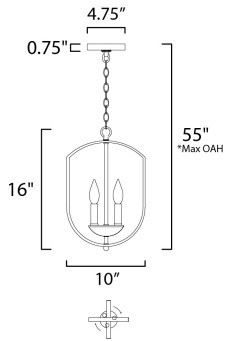

*max overall height

MEASUREMENTS

- DIMENSION : 10" L x 10" W x 16" H
- MAX OAH : 55" OAH
- CANOPY : 4.75" W x 0.75" H x 4.75" L
- HANGING WEIGHT : 4.2 lb

LAMPING

- INPUT VOLTAGE : 120V
- BULB : 3 x 60W Incandescent E12 Candelabra , 180W Total
- BULB INCLUDED : (Not Included)
- DIMMABLE : Yes

FINISHES OPTION

-  Black (BK)
-  Oil Rubbed Bronze (OI)
-  Satin Nickel (SN)

MATERIAL

Steel

RATINGS

cULus
Dry Location

ADDITIONAL

SLOPE: 90
OPERATING TEMPERATURE:
-20°C (-4°F), 40°C (104°F)