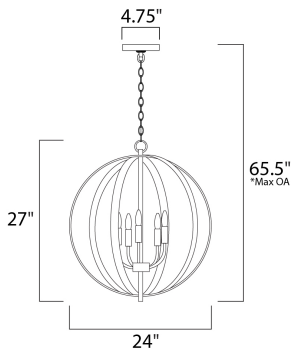

*max overall height

MEASUREMENTS

- DIMENSION : 24" L x 24" W x 27" H
- MAX OAH : 65.5" OAH
- CANOPY : 4.75" W x 0.75" H x 4.75" L
- HANGING WEIGHT : 8.36 lb

LAMPING

- INPUT VOLTAGE : 120V
- BULB : 5 x 60W Incandescent E12 Candelabra , 300W Total
- BULB INCLUDED : (Not Included)
- DIMMABLE : Yes