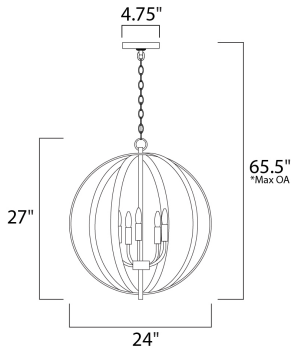

\*max overall height

**MEASUREMENTS**

- DIMENSION : 24" L x 24" W x 27" H
- MAX OAH : 65.5" OAH
- CANOPY : 4.75" W x 0.75" H x 4.75" L
- HANGING WEIGHT : 8.36 lb

**LAMPING**

- INPUT VOLTAGE : 120V
- BULB : 5 x 60W Incandescent E12 Candelabra , 300W Total
- BULB INCLUDED : (Not Included)
- DIMMABLE : Yes