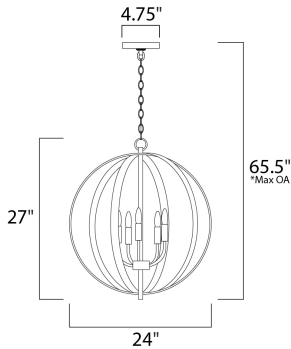

*max overall height

MEASUREMENTS

- DIMENSION : 24" L x 24" W x 27" H
- MAX OAH : 65.5" OAH
- CANOPY : 4.75" W x 0.75" H x 4.75" L
- HANGING WEIGHT : 8.36 lb

LAMPING

- INPUT VOLTAGE : 120V
- BULB : 5 x 60W Incandescent E12 Candelabra , 300W Total
- BULB INCLUDED : (Not Included)
- DIMMABLE : Yes