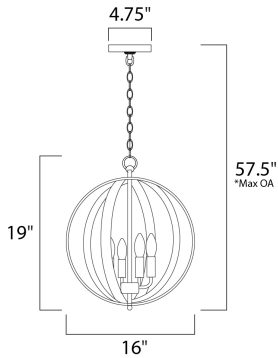

*max overall height

MEASUREMENTS

- DIMENSION : 16" L x 16" W x 19" H
- MAX OAH : 57.5" OAH
- CANOPY : 4.75" W x 0.75" H x 4.75" L
- HANGING WEIGHT : 6.82 lb

LAMPING

- INPUT VOLTAGE : 120V
- BULB : 4 x 60W Incandescent E12 Candelabra , 240W Total
- BULB INCLUDED : (Not Included)
- DIMMABLE : Yes