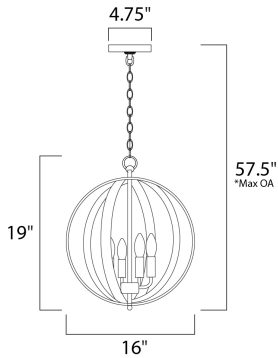

\*max overall height

**MEASUREMENTS**

- DIMENSION : 16" L x 16" W x 19" H
- MAX OAH : 57.5" OAH
- CANOPY : 4.75" W x 0.75" H x 4.75" L
- HANGING WEIGHT : 6.82 lb

**LAMPING**

- INPUT VOLTAGE : 120V
- BULB : 4 x 60W Incandescent E12 Candelabra , 240W Total
- BULB INCLUDED : (Not Included)
- DIMMABLE : Yes