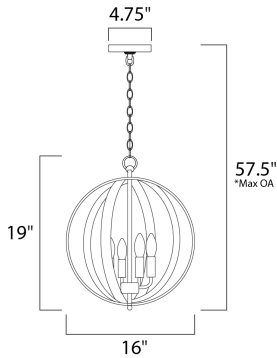

*max overall height

MEASUREMENTS

- DIMENSION : 16" L x 16" W x 19" H
- MAX OAH : 57.5" OAH
- CANOPY : 4.75" W x 0.75" H x 4.75" L
- HANGING WEIGHT : 6.82 lb

LAMPING

- INPUT VOLTAGE : 120V
- BULB : 4 x 60W Incandescent E12 Candelabra , 240W Total
- BULB INCLUDED : (Not Included)
- DIMMABLE : Yes