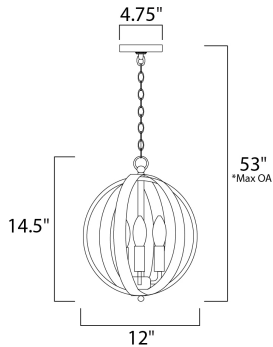

\*max overall height

**MEASUREMENTS**

- DIMENSION : 12" L x 12" W x 14.5" H
- MAX OAH : 53" OAH
- CANOPY : 4.75" W x 0.75" H x 4.75" L
- HANGING WEIGHT : 5.72 lb

**LAMPING**

- INPUT VOLTAGE : 120V
- BULB : 3 x 60W Incandescent E12 Candelabra , 180W Total
- BULB INCLUDED : (Not Included)
- DIMMABLE : Yes