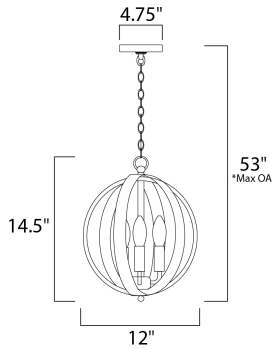

*max overall height

MEASUREMENTS

- DIMENSION : 12" L x 12" W x 14.5" H
- MAX OAH : 53" OAH
- CANOPY : 4.75" W x 0.75" H x 4.75" L
- HANGING WEIGHT : 5.72 lb

LAMPING

- INPUT VOLTAGE : 120V
- BULB : 3 x 60W Incandescent E12 Candelabra , 180W Total
- BULB INCLUDED : (Not Included)
- DIMMABLE : Yes