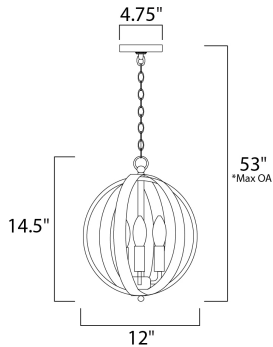

\*max overall height

**MEASUREMENTS**

DIMENSION : 12" L x 12" W x 14.5" H  
 MAX OAH : 53" OAH  
 CANOPY : 4.75" W x 0.75" H x 4.75" L  
 HANGING WEIGHT : 5.72 lb

**LAMPING**

INPUT VOLTAGE : 120V  
 BULB : 3 x 60W Incandescent E12 Candelabra , 180W Total  
 BULB INCLUDED : (Not Included)  
 DIMMABLE : Yes