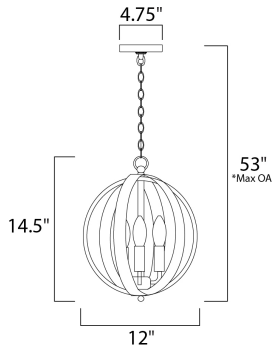

*max overall height

MEASUREMENTS

DIMENSION : 12" L x 12" W x 14.5" H
 MAX OAH : 53" OAH
 CANOPY : 4.75" W x 0.75" H x 4.75" L
 HANGING WEIGHT : 5.72 lb

LAMPING

INPUT VOLTAGE : 120V
 BULB : 3 x 60W Incandescent E12 Candelabra , 180W Total
 BULB INCLUDED : (Not Included)
 DIMMABLE : Yes