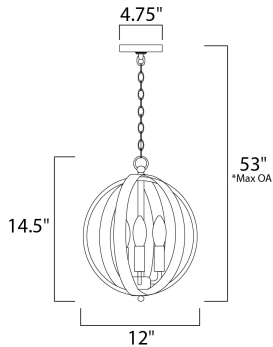

*max overall height

MEASUREMENTS

- DIMENSION : 12" L x 12" W x 14.5" H
- MAX OAH : 53" OAH
- CANOPY : 4.75" W x 0.75" H x 4.75" L
- HANGING WEIGHT : 5.72 lb

LAMPING

- INPUT VOLTAGE : 120V
- BULB : 3 x 60W Incandescent E12 Candelabra , 180W Total
- BULB INCLUDED : (Not Included)
- DIMMABLE : Yes