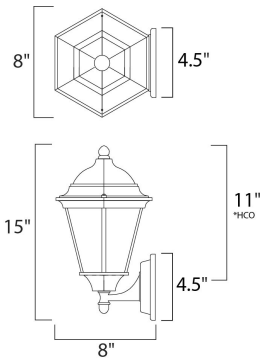

PRODUCT DESCRIPTION

Westlake is a transitional style from Maxim Lighting International in Black, Rust Patina, Empire Bronze, or White finish.

FINISHES OPTION

- Black (BK)
- White (WT)

GLASS

Clear CL

MATERIAL

Die Cast Aluminum

RATINGS

cETLus
Wet Location

ADDITIONAL

OPERATING TEMPERATURE:
-20°C (-4°F), 40°C (104°F)

PHOTOMETRIC: Report Found Online

MEASUREMENTS

- DIMENSION : 8" W x 15" H x 8" Ext
- BACK PLATE : 4.5" W x 4.5" H x 11" HCO
- HANGING WEIGHT : 1.87 lb

LAMPING

- INPUT VOLTAGE : 120V
- BULB : 1 x 60W Incandescent E26 Medium , 60W Total
- BULB INCLUDED : (Not Included)
- DIMMABLE : Yes

Always consult a qualified electrician before installing any lighting product.

WESTERN DISTRIBUTION CENTER (HEADQUARTER)
253 NORTH VINELAND AVE | CITY OF INDUSTRY, CA 91746

EASTERN DISTRIBUTION CENTER
101 GARDNER PARK | PEACHTREE CITY, GA 30269

P. 626.956.4200 | F. 626.956.4225 | maximlighting.com