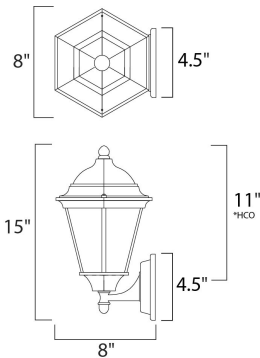

PRODUCT DESCRIPTION

Westlake is a transitional style from Maxim Lighting International in Black, Rust Patina, Empire Bronze, or White finish.