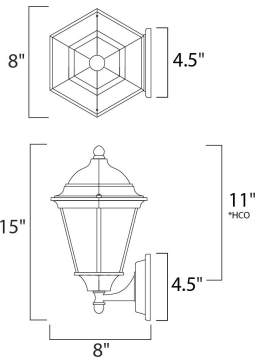

PRODUCT DESCRIPTION

Westlake is a transitional style from Maxim Lighting International in Black, Rust Patina, Empire Bronze, or White finish.

FINISHES OPTION

- Black (BK)
- White (WT)

GLASS

Clear CL

MATERIAL

Die Cast Aluminum

RATINGS

cETLus
Wet Location

ADDITIONAL

OPERATING TEMPERATURE:
-20°C (-4°F), 40°C (104°F)

PHOTOMETRIC: Report Found Online

MEASUREMENTS

- DIMENSION : 8" W x 15" H x 8" Ext
- BACK PLATE : 4.5" W x 4.5" H x 11" HCO
- HANGING WEIGHT : 1.87 lb

LAMPING

- INPUT VOLTAGE : 120V
- BULB : 1 x 60W Incandescent E26 Medium , 60W Total
- BULB INCLUDED : (Not Included)
- DIMMABLE : Yes

Always consult a qualified electrician before installing any lighting product.

WESTERN DISTRIBUTION CENTER (HEADQUARTER)
253 NORTH VINELAND AVE | CITY OF INDUSTRY, CA 91746

EASTERN DISTRIBUTION CENTER
101 GARDNER PARK | PEACHTREE CITY, GA 30269

P. 626.956.4200 | F. 626.956.4225 | maximlighting.com