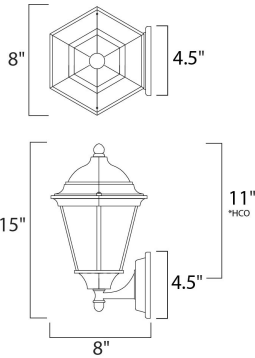

ADDITIONAL

OPERATING TEMPERATURE:
-20°C (-4°F), 40°C (104°F)

PHOTOMETRIC: Report Found Online

MEASUREMENTS

- DIMENSION : 8" W x 15" H x 8" Ext
- BACK PLATE : 4.5" W x 4.5" H x 11" HCO
- HANGING WEIGHT : 1.87 lb

LAMPING

- INPUT VOLTAGE : 120V
- BULB : 1 x 60W Incandescent E26 Medium , 60W Total
- BULB INCLUDED : (Not Included)
- DIMMABLE : Yes

Always consult a qualified electrician before installing any lighting product.