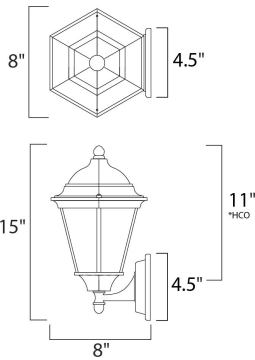

ADDITIONAL

OPERATING TEMPERATURE:
-20°C (-4°F), 40°C (104°F)

PHOTOMETRIC: Report Found Online