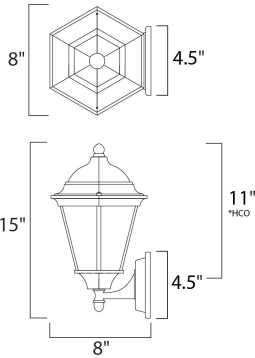

ADDITIONAL

OPERATING TEMPERATURE:
-20°C (-4°F), 40°C (104°F)

PHOTOMETRIC: Report Found Online