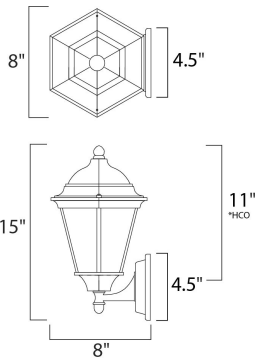

ADDITIONAL

OPERATING TEMPERATURE:
-20°C (-4°F), 40°C (104°F)

PHOTOMETRIC: Report Found Online

MEASUREMENTS

- DIMENSION : 8" W x 15" H x 8" Ext
- BACK PLATE : 4.5" W x 4.5" H x 11" HCO
- HANGING WEIGHT : 1.87 lb

LAMPING

- INPUT VOLTAGE : 120V
- BULB : 1 x 60W Incandescent E26 Medium , 60W Total
- BULB INCLUDED : (Not Included)
- DIMMABLE : Yes

Always consult a qualified electrician before installing any lighting product.