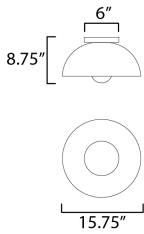

MEASUREMENTS

DIMENSION : 15.75" L x 15.75" W x 8.75" H
 CANOPY : 6" W x 0.75" H x 6" L
 HANGING WEIGHT : 3.828 lb

LAMPING

INPUT VOLTAGE : 120V
 BULB : 1 x 60W Incandescent E26 Medium , 60W Total
 BULB INCLUDED : (Not Included)
 DIMMABLE : Y