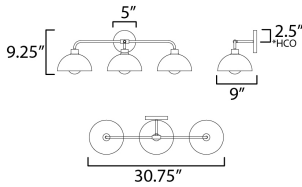

PRODUCT DESCRIPTION

Dome shaped shades in Matte Black contrast Natural Aged Brass accents. Available in flush mount, bath vanity, and swing arm wall sconce configurations. This collection delivers an approachable, modern design that pairs well with transitional design aesthetics.