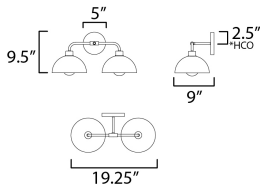

LAMPING

INPUT VOLTAGE : 120V
BULB : 2 x 60W Incandescent E26 Medium , 120W Total
BULB INCLUDED : (Not Included)
DIMMABLE : Y
LIGHTING_DIRECTION : Down