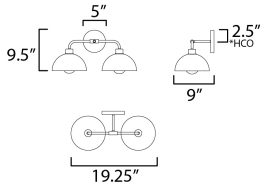

LAMPING

INPUT VOLTAGE : 120V
BULB : 2 x 60W Incandescent E26 Medium , 120W Total
BULB INCLUDED : (Not Included)
DIMMABLE : Y
LIGHTING_DIRECTION : Down