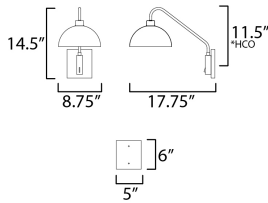

LAMPING

INPUT VOLTAGE : 120V
BULB : 1 x 60W Incandescent E26 Medium , 60W Total
BULB INCLUDED : (Not Included)
DIMMABLE : Y
LIGHTING_DIRECTION : Down