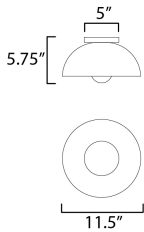

MEASUREMENTS

DIMENSION : 11.5" L x 11.5" W x 5.75" H
 CANOPY : 5" W x 0.75" H x 5" L
 HANGING WEIGHT : 1.98 lb

LAMPING

INPUT VOLTAGE : 120V
 BULB : 1 x 60W Incandescent E26 Medium , 60W Total
 BULB INCLUDED : (Not Included)
 DIMMABLE : Y