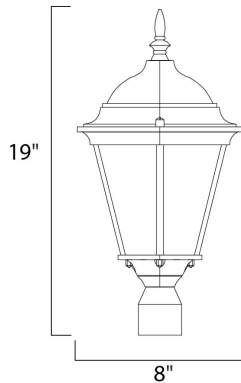

**PRODUCT DESCRIPTION**

Westlake is a transitional style from Maxim Lighting International in Black, Rust Patina, Empire Bronze, or White finish.

**MEASUREMENTS**

DIMENSION : 8" L x 8" W x 19" H  
 HANGING WEIGHT : 3.3 lb