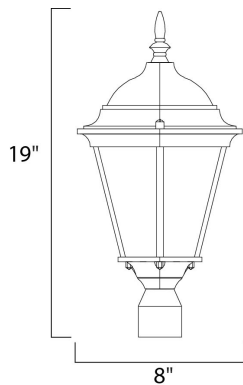

PRODUCT DESCRIPTION

Westlake is a transitional style from Maxim Lighting International in Black, Rust Patina, Empire Bronze, or White finish.

MEASUREMENTS

DIMENSION : 8" L x 8" W x 19" H
 HANGING WEIGHT : 3.3 lb