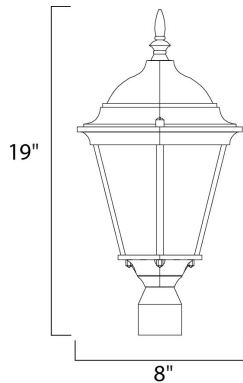

**PRODUCT DESCRIPTION**

Westlake is a transitional style from Maxim Lighting International in Black, Rust Patina, Empire Bronze, or White finish.

**MEASUREMENTS**

DIMENSION : 8" L x 8" W x 19" H  
 HANGING WEIGHT : 3.3 lb