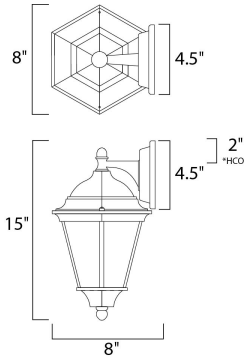

PRODUCT DESCRIPTION

Westlake is a transitional style from Maxim Lighting International in Black, Rust Patina, Empire Bronze, or White finish.