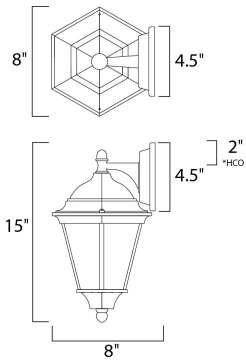

PRODUCT DESCRIPTION

Westlake is a transitional style from Maxim Lighting International in Black, Rust Patina, Empire Bronze, or White finish.