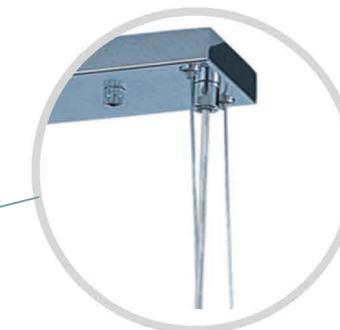

The  
**VINEYARD**  
39767PC

Adjustable up to  
120" inches

Stainless Steel leaves  
double cut for  
multi-dimensional  
appearance

G9 Xenon lamps  
included; LED  
option available

Polished Chrome  
finish