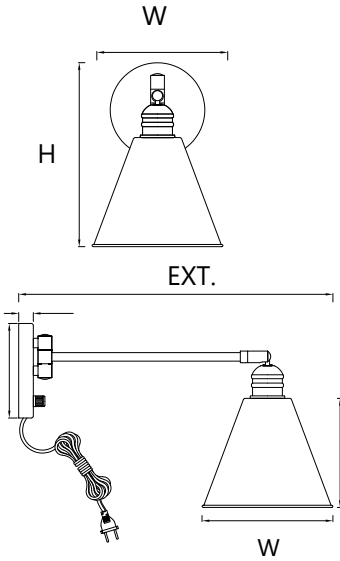

WS2220HR

PRODUCT DESCRIPTION

Direct the light exactly where you want it using the articulated arms and metal shades of the Library series. At the backplate, the arm pivots left/right and up/down to direct the light. Additional articulated arms angle the shade or extend/contract the distance of the light source from the wall. Available in Polished Nickel, Black and Heritage Brass finishes, the Library collection evokes industrial era classicism perfect for use as a task light or accent light. Complimentary table and floor lamps complete the collection.

MEASUREMENTS:

DIMENSION : 7" W x 10' H x 17" Ext.
 BACKPLATE : 5"W x 5"H

LAMPING: : 120V
 INPUT VOLTAGE : 700 Rated (500 Del.)
 LUMENS : 1 x 7W E26 Medium (Incl.)
 BULB : Yes
 DIMMABLE: : 90 CRI
 CRI : 3000K
 COLOR TEMP