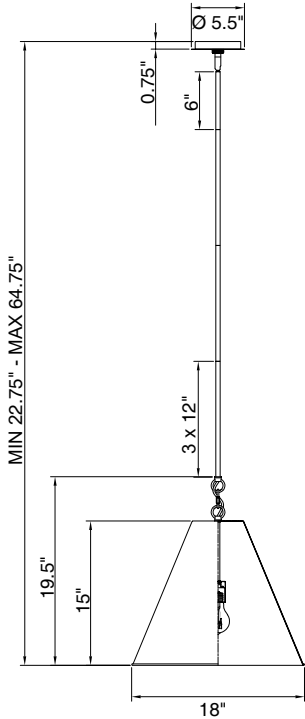

P995164BK

**PRODUCT DESCRIPTION**

The iconic metal spun cone shade offers a transitional pendant design great as multiples over a kitchen island or dining table. Available in Black with a painted white interior for added luminosity and even light color.

**MEASUREMENTS:**

- DIMENSION : 18.00" L x 18.00" W x 19.50" H
- MAX OAH : 64.75"
- MIN OAH : 22.75"
- CANOPY : 5.50" L x 5.50" W x 0.75" H
- HANGING WEIGHT : 4.08 lb

**LAMPING:**

- INPUT VOLTAGE : 120V
- LUMENS : 700 Rated (500 Del.)
- BULB : 1 x 7W LED E26 Medium, 7W Total
- DIMMABLE: (Included) : Y
- CRI : 90 CRI
- COLOR\_TEMP : 3000
- LIGHT TYPE : LED
- BULB TYPE : E26 Medium