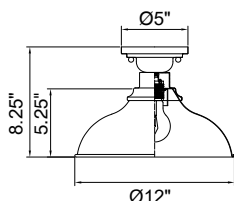

MEASUREMENTS:

DIMENSION : 12.00" L x 12.00" W x 8.25" H
CANOPY : 5.00" L x 5.00" W x 2.00" H
HANGING WEIGHT : 2.43 lb

LAMPING:

INPUT VOLTAGE : 120V
LUMENS : 700 Rated (500 Del.)
BULB : 1 x 7W LED E26 Medium, 7W Total (Incl.)
DIMMABLE: : Yes
CRI : 90 CRI
COLOR TEMP : 3000K Neutral White
LIGHT TYPE : LED
BULB TYPE : E26 Medium

FINISH:

 Black BK

MATERIAL:

Aluminum + Stainless Steel

RATINGS

Wet Location
cETLus

ADDITIONAL

RATED LIFE 25,000 Hours
OPERATING TEMPERATURE:
-20°C (-4°F), 40°C (104°F)