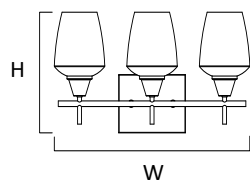

MEASUREMENTS:

DIMENSION : 18.50" W x 9.75" H - 6.50" Extension
 BACKPLATE DIMENSION : 4.75" x 0.75"
 HCO : 7.50"
 WEIGHT : 3.48 lb

LAMPING:

INPUT VOLTAGE : 120V
 LUMENS : 1,800 Rated (1,200 Del.)
 BULB : 3 x 6W LED E26 Med, 18W Total (Incl.)
 DIMMABLE: : Yes
 CRI : 90 CRI
 COLOR_TEMP LIGHT : 3000k Neutral
 TYPE : LED
 BULB TYPE : E26 Medium

FINISH:

Satin Nickel (SN)

GLASS:

Clear CL

MATERIAL:

Steel, Glass

RATINGS

Damp Location
 cULus