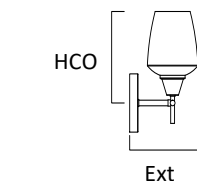

MEASUREMENTS:

DIMENSION : 18.50" W x 9.75" H - 6.50" Extension
 BACKPLATE DIMENSION : 4.75" x 0.75"
 HCO : 7.50"
 WEIGHT : 3.48 lb

LAMPING:

INPUT VOLTAGE : 120V
 LUMENS : 1,800 Rated (1,200 Del.)
 BULB : 3 x 6W LED E26 Med, 18W Total (Incl.)
 DIMMABLE: : Yes
 CRI : 90 CRI
 COLOR_TEMP LIGHT : 3000k Neutral
 TYPE : LED
 BULB TYPE : E26 Medium

FINISH:

Satin Nickel (SN)

GLASS:

Clear CL

MATERIAL:

Steel, Glass

RATINGS

Damp Location
 cULus