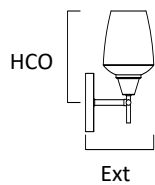

MEASUREMENTS:

- DIMENSION : 18.50" W x 9.75" H - 6.50" Extension
- BACKPLATE DIMENSION : 4.75" x 0.75"
- HCO : 7.50"
- WEIGHT : 3.48 lb

LAMPING:

- INPUT VOLTAGE : 120V
- LUMENS : 1,800 Rated (1,200 Del.)
- BULB : 3 x 6W LED E26 Med, 18W Total (Incl.)
- DIMMABLE: : Yes
- CRI : 90 CRI
- COLOR_TEMP LIGHT : 3000k Neutral White
- TYPE : LED
- BULB TYPE : E26 Medium

FINISH:

 Antique Brass (AB)

GLASS:

Clear CL

MATERIAL:

Steel, Glass

RATINGS

Damp Location
cULus