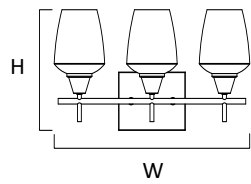

MEASUREMENTS:

- DIMENSION : 18.50" W x 9.75" H - 6.50" Extension
- BACKPLATE DIMENSION : 4.75" x 0.75"
- HCO : 7.50"
- WEIGHT : 3.48 lb

LAMPING:

- INPUT VOLTAGE : 120V
- LUMENS : 1,800 Rated (1,200 Del.)
- BULB : 3 x 6W LED E26 Med, 18W Total (Incl.)
- DIMMABLE: : Yes
- CRI : 90 CRI
- COLOR_TEMP LIGHT : 3000k Neutral White
- TYPE : LED
- BULB TYPE : E26 Medium