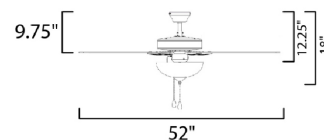

BASIC MAX-OUTDOOR | 89915

The Basic-Max ceiling fan features the ability to be installed three different ways: dual mount, downrod, and optional stems up to 72" long.

Outdoor | AC Motor | Damp Rated | Light Kit Adaptable | 3 Speed with Reverse

OPTIONAL Light Kits (Sold Separately)

FKT206BK

FKT206SN

FKT206OI

89915

LAMPING	DIMENSIONS	ENERGY INFO AT HIGH SPEED	DOWNRODS
NO LIGHT KIT	52"D x 12.5"H BLADE: 5 x 20.5"	AIRFLOW: 4779 CFM AIRFLOW EFFECIENCY: 85 CFM / W ELECTRICITY USE: 37W	12" (FRD12) 18" (FRD18) 24" (FRD24) 36" (FRD36) 48" (FRD48) 60" (FRD60) 72" (FRD72)
FINISH & MATERIAL	BLADES		