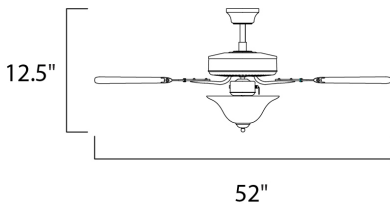

BLADES

PITCH : 12
NO. BLADES : 5
REVERSABLE : Yes

FINISHES OPTION

- Black / Walnut / Pecan
- Bronze/ Walnut /Pecan
- Satin Nickel / Walnut / Pecan

FAN KIT GLASS

Frosted FT - FKT210

MATERIAL

Steel, Aluminum, Glass, MBF

RATINGS

cETLus
Dry Location

ADDITIONAL

OPERATING TEMPERATURE:
-20°C (-4°F), 40°C (104°F)

Always consult a qualified electrician before installing any lighting product.