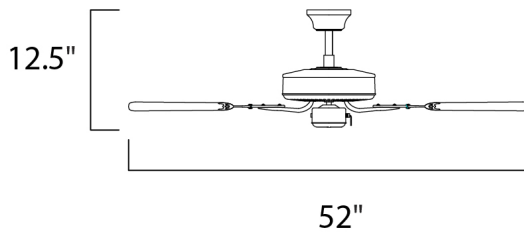

## PRODUCT DESCRIPTION

The Basic-Max ceiling fan features the ability to be installed three different ways: close mount, standard stem, and optional stems up to 72" long.

### MEASUREMENTS

**MODEL DIMENSION**  
 89905 52"W x 18.25"H

**LAMPING**  
 INPUT VOLTAGE : 120V

**HANGING WEIGHT** : 13.73 lb