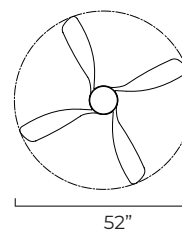

Modern and chic, the Bola collection elevates the standard fan with its beautifully balanced design. A sleek globe frame seamlessly separates the top DC motor housing from the lower LED light kit, while gracefully curved solid wood blades add a touch of natural sophistication. The energy-efficient DC motor ensures quiet operation, while the included remote control allows you to customize the CCT-tunable LED light, from warm to bright, for the perfect ambiance. Available in 52" blade span and finishes in Matte White, Matte Black, Satin Nickel with white wood blades, or Natural Aged Brass with white wood blades. Suitable for dry locations, Bola merges form and function with effortless charm.

Indoor | DC Motor | Solid Wood Blades

FCT8883WT
(Included)

88811	LAMPING	DIMENSIONS	ENERGY INFO AT HIGH SPEED	DOWNRODS
	24W PCB LED, 120V COLOR TEMP: 27-30-40K, CRI: 90+ LUMENS: 1m 1270 DELIVERED	52" D x 16.25" H BLADE: 4 x 28.25"	AIRFLOW: 5922 CFM AIRFLOW EFFICIENCY: 179 CFM/W ELECTRICITY USE: 35W	12" (FRD12) 18" (FRD18) 24" (FRD24) 36" (FRD36) 48" (FRD48) 60" (FRD60) 72" (FRD72)

FINISH & MATERIAL

- BLACK (BK)**
- WHITE (MW)**
- SATIN NICKEL (SN)**
- NATURAL AGED BRASS (NAB)**
- MATTE BLACK/WALNUT (MBWN)**

BLADES

MATERIAL: SOLID WOOD
PITCH: 12°

Includes:
6" Downrod

Always consult a qualified electrician before installing any lighting product.