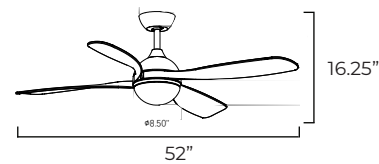

Modern and chic, the Bola collection elevates the standard fan with its beautifully balanced design. A sleek globe frame seamlessly separates the top DC motor housing from the lower LED light kit, while gracefully curved solid wood blades add a touch of natural sophistication. The energy-efficient DC motor ensures quiet operation, while the included remote control allows you to customize the CCT-tunable LED light, from warm to bright, for the perfect ambiance. Available in 52" blade span and finishes in Matte White, Matte Black, Satin Nickel with white wood blades, or Natural Aged Brass with white wood blades. Suitable for dry locations, Bola merges form and function with effortless charm.

Indoor | DC Motor | Solid Wood Blades

FCT8883WT
(Included)

88811	LAMPING	DIMENSIONS	ENERGY INFO AT HIGH SPEED	DOWNRODS
	24W PCB LED, 120V COLOR TEMP: 27-30-40K, CRI: 90+ LUMENS: 1m 1270 DELIVERED	52" D x 16.25" H BLADE: 4 x 28.25"	AIRFLOW: 5922 CFM AIRFLOW EFFICIENCY: 179 CFM/W ELECTRICITY USE: 35W	12" (FRD12) 18" (FRD18) 24" (FRD24) 36" (FRD36) 48" (FRD48) 60" (FRD60) 72" (FRD72)