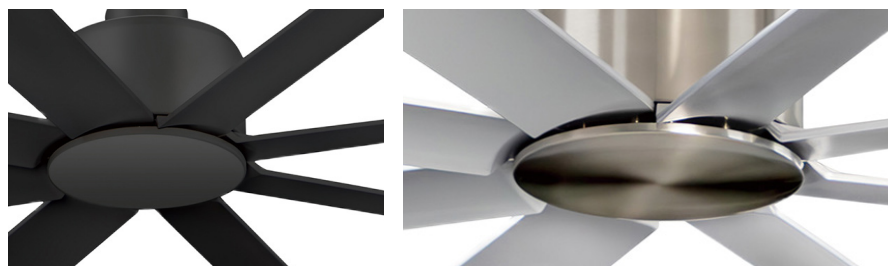

Expansive blade spans of 65" ABS blades or 80" aluminum blades, the Condor soars as an outdoor rated fan. Clean design with a DC motor and strong airflow performance. Available in Matte Black, Matte White, or Brushed Aluminum. No light kit included. Paired with a DC wall control that does not get interrupted by various frequencies and uses novel 3-wire installations to provide reliable functionality.

Indoor/Outdoor | DC Motor | 65" ABS Blades/80" Aluminum Blades | Wet Rated

88768
84" Fan

88766
65" Fan

88766
65" Fan

FCT887WT
(Included)

	LAMPING	DIMENSIONS	ENERGY INFO AT HIGH SPEED	DOWNRODS
88766 88768	NO LIGHT KIT	65" D x 13.5" H BLADE: 8 x 29.65"	AIRFLOW: 8273 CFM AIRFLOW EFFECIENCY: 177 CFM / W ELECTRICITY USE: 49.22W	12" (FRD12) 18" (FRD18) 24" (FRD24) 36" (FRD36) 48" (FRD48)
	NO LIGHT KIT	84" D x 14" H BLADE: 8 x 37.6"	AIRFLOW: 10,170 CFM AIRFLOW EFFECIENCY: 226 CFM / W ELECTRICITY USE: 45W	60" (FRD60) 72" (FRD72)

FINISH & MATERIAL

- BLACK (BK)**
- SATIN NICKEL (SN)**
- MATTE WHITE (MW)**
- ALUMINUM (AL)**

BLADES:

MATERIAL: ABS OR ALUMINUM
PITCH: 18°

Includes:
6" Downrod

Always consult a qualified electrician before installing any lighting product.