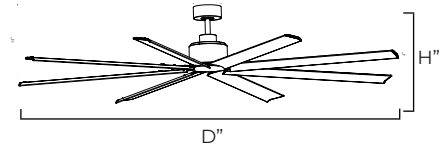

Expansive blade spans of 65" ABS blades or 80" aluminum blades, the Condor soars as an outdoor rated fan. Clean design with a DC motor and strong airflow performance. Available in Matte Black, Matte White, or Brushed Aluminum. No light kit included. Paired with a DC wall control that does not get interrupted by various frequencies and uses novel 3-wire installations to provide reliable functionality.

Indoor/Outdoor | DC Motor | 65" ABS Blades/80" Aluminum Blades | Wet Rated

88768
84" Fan

88766
65" Fan

88766
65" Fan

FCT887WT
(Included)

	LAMPING	DIMENSIONS	ENERGY INFO AT HIGH SPEED	DOWNRODS
88766 88768	NO LIGHT KIT	65" D x 13.5" H BLADE: 8 x 29.65"	AIRFLOW: 8273 CFM AIRFLOW EFFECIENCY: 177 CFM / W ELECTRICITY USE: 49.22W	12" (FRD12) 18" (FRD18) 24" (FRD24) 36" (FRD36) 48" (FRD48)
	NO LIGHT KIT	84" D x 14" H BLADE: 8 x 37.6"	AIRFLOW: 10,170 CFM AIRFLOW EFFECIENCY: 226 CFM / W ELECTRICITY USE: 45W	60" (FRD60) 72" (FRD72)

FINISH & MATERIAL

- BLACK (BK)**
- SATIN NICKEL (SN)**
- MATTE WHITE (MW)**
- ALUMINUM (AL)**

BLADES:

MATERIAL: ABS OR ALUMINUM
PITCH: 18°

Includes:
6" Downrod

Always consult a qualified electrician before installing any lighting product.