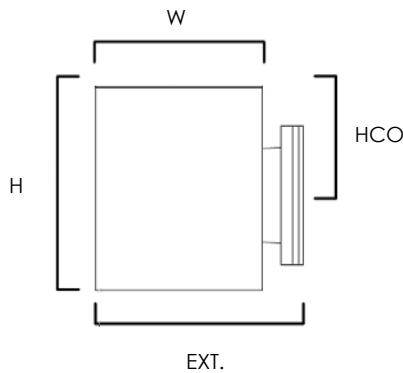

## PRODUCT DESCRIPTION

The Outpost is a classic cylinder light which provides directional illumination without glare. Available in 3 sizes, the 2 light versions having both up and down light, while the singular light having 1 direction lighting. Available in Architectural Bronze, Aluminum, or Black.

## MEASUREMENTS

MODEL	DIMENSION
*86401	5"W x 7.25"H x 6.25"Ext.
86403	5"W x 15"H x 6.25"Ext.
86405	5"W x 22"H x 6.25"Ext.

\*Downlight Only