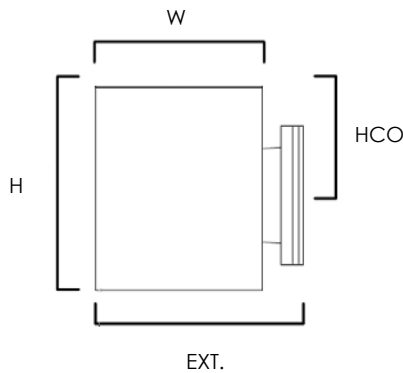

Job Name : _____
 Job Type : _____
 Quantity : _____
 Comments : _____

Glass lens on the top

PRODUCT DESCRIPTION

The Outpost is a classic cylinder light which provides directional illumination without glare. Available in 3 sizes, the 2 light versions having both up and down light, while the singular light having 1 direction lighting. Available in Architectural Bronze, Aluminum, or Black.

FINISHES OPTION

- Black
- Bronze
- Brushed Aluminum

MATERIAL

Aluminum

RATINGS

*Dark Sky Optional
 cETLus
 Wet Location

ADDITIONAL

INSTALL UP/DOWN: UP
 OPERATING TEMPERATURE:
 -20°C (-4°F), 40°C (104°F)

PHOTOMETRIC: Report Found Online

MEASUREMENTS

MODEL	DIMENSION
*86401	5"W x 7.25"H x 6.25"Ext.
86403	5"W x 15"H x 6.25"Ext.
86405	5"W x 22"H x 6.25"Ext.

*Downlight Only

LAMPING

BULB TYPE	LUMENS		DIMMABLE	INPUT
	RATED	DEL		
1 LED x 8W AC Integrated E26	580	200	YES	120V
2 LED x 16W AC Integrated E26	1000	250	YES	120V
2 LED x 16W AC Integrated E26	1000	250	YES	120V