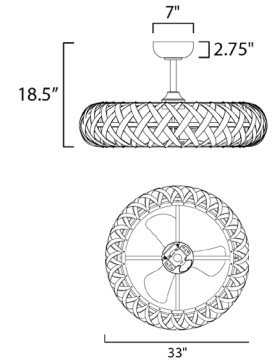

Bands of metal are woven on a frame and finished in Bronzed Gilt on the outside and a contrasting Gold Leaf finish on the inside. Built in Wi-Fi allows you to control your fan speed from your favorite device.

Indoor | DC Motor | ABS Blades | Wi-Fi Enabled | White Tunable | Dimmable

61010

FCT6100WT
(Included)

61010

LAMPING	DIMENSIONS	ENERGY INFO AT HIGH SPEED	DOWNRODS
43W PCB LED COLOR TEMP: 3000K, CRI: 80+ LUMENS: 1m 2700 DELIVERED	33"D x 18.5" H BLADE: 3 x 10.6"	AIRFLOW: 2440 CFM AIRFLOW EFFICIENCY: 122 CFM / W ELECTRICITY USE: 20W	12" (FRD0112) 18" (FRD0118) 24" (FRD0124) 30" (FRD0130) 36" (FRD0136)

FINISH & MATERIAL

BRONZE GILT / GOLD (BZGTGLD)

BLADES

MATERIAL: ABS
PITCH: 30°

Includes:
8" Downrod

Always consult a qualified electrician before installing any lighting product.

WESTERN DISTRIBUTION CENTER (HEADQUARTER)
253 NORTH VINELAND AVE | CITY OF INDUSTRY, CA 91746
EASTERN DISTRIBUTION CENTER
101 GARDNER PARK | PEACHTREE CITY, GA 30269
P. 626.956.4200 | F. 626.956.4225 | maximlighting.com