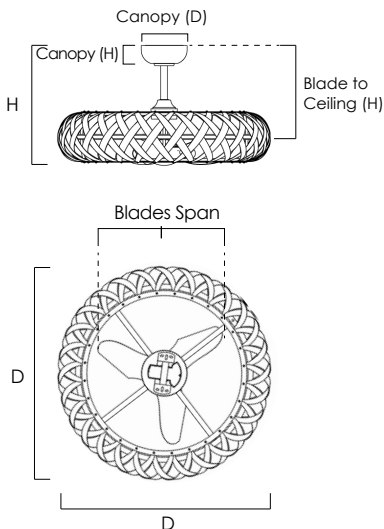

ACCESSORIES (Sold Separately)

FCT6000WT
Wall Control

PRODUCT DESCRIPTION

Maxim Lighting is proud to add the a fan to the Weave collection, our most-sought after signature lighting family. The Weave Chandelier with fan features a stunning ring of metal bands woven together and finished with hand painted Bronzed Gilt on the outside and contrasting Gold Leaf on the inside. LED lighting illuminates the space with a warm and inviting glow while the seamlessly integrated fan circulates the air for optimal comfort.

MEASUREMENTS

DIMENSIONS : 33"D x 18.5"H
 CANOPY : 7"D x 2.75"H
 HANGING WEIGHT : 28.09 lb
 BLADE : 3 Blades with 22" span
 BLADE PITCH : Varying
 BLADE TO CEILING : 13.75"H

LAMPING

INPUT VOLTAGE : 120V
 LUMENS : 4158 Rated (2000 Del.)
 BULBS : 46W PCB LED (Bulb included)
 DIMMABLE : Yes
 CRI : 80+
 COLOR TEMP : 3000K
 MOTOR TYPE : DC Motor